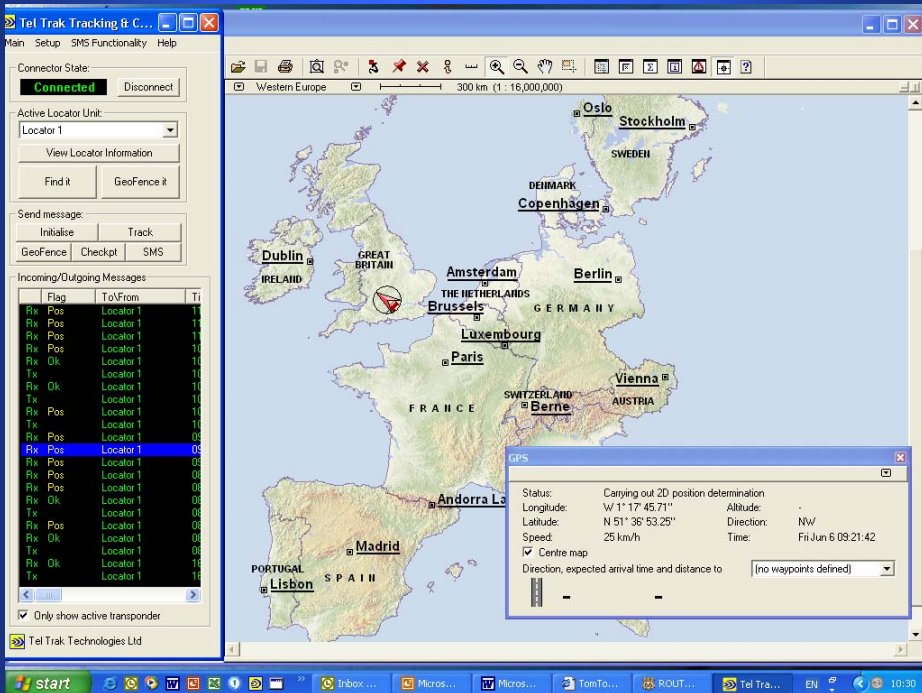

# ConnectorPC Gold for Followit Locators

- Near Real-time Tracking
- Status Messaging

## Tracking Features for Followit Locator GPS/GSM devices:

- Track up to 1000 units down to street level in UK and Europe\*
- Compatible with MS AutoRoute2004/2002, Route66 2004/2003
- Track on WinXP/2000/ME/98 laptop/PC using a GSM phone/PC card
- Compatible with following GSM phones:
  - Sony Ericsson T610/T300/T68/T65/T39/T28/R520m
  - Nokia 6310/6310i
  - Sony Ericsson PC card GC79/75 (WinME,2000,XP)
  - Nokia Card phone 2.0 (Win98/ME/2000)
- Connect phone via USB or RS232 (depends on phone model)
- 'Find it' command acquires last known position
- 'Track' command for tracking future positions
- 'GeoFence' command based on position and/or speed
- 'Checkpoint' command with up to 15 time/space windows
- Outputs GPS data in NMEA0183 format on a com port
- No internet access necessary/No monthly subscription